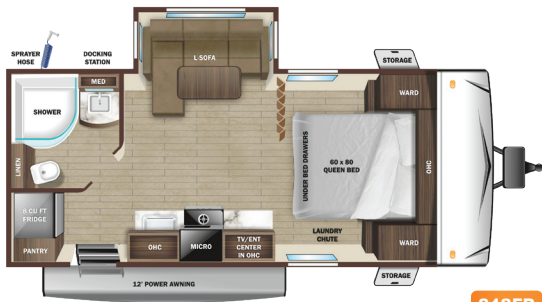

OWN THE OUTDOORS

Mesa Ridge
S-LITE
2022 TRAVEL TRAILERS

Highland
RIDGE RV

2022 Mesa Ridge S-Lite 241BH

FLOORPLANS

STANDARD INTERIOR EQUIPMENT

- » 60" x 80" queen bed with storage drawers below
- » 75 lb. ball bearing drawer guides
- » 81" interior height
- » Cable and satellite prep
- » Electrical outlets and USB ports in master bedroom
- » Flush floor slides with residential vinyl flooring
- » Hardwood cabinet doors
- » Kid and pet friendly – residential vinyl flooring throughout, vinyl furniture, no floor heat registers
- » Kitchen sink covers
- » Laundry chute in bedroom
- » LED interior lighting
- » Porcelain foot flush toilet
- » Range hood
- » Residential high-rise faucet with pull-down sprayer
- » Roller blackout night shades
- » Single basin stainless steel under-mount kitchen sink
- » Tri-fold sofa

CUSTOMER CONVENIENCE PACKAGE (MANDATORY)

- » 15,000 BTU roof mounted A/C
- » 2-30 lb. LP bottles with cover
- » 3-burner range with 17" oven with LED lighting and flush mount glass cover
- » 8 cu. ft. refrigerator
- » AM/FM/HDMI/USB/AUX Bluetooth® sound bar stereo with indoor/outdoor zoned speakers
- » Bathroom skylight and roof vent
- » Bedspread
- » Dome style TV antenna with Wi-Fi prep
- » Enclosed exterior docking station with black tank flush
- » Entrance door with screen door, window and magnet door catch
- » EZ-store detachable cord
- » Foldable grab handle
- » Gas/electric DSI water heater
- » LED HDTV
- » Medicine cabinet
- » Microwave
- » Molded front cap with LED lighting and stoneguard protection
- » Porcelain foot flush toilet
- » Power awning with LED lighting
- » Power tongue jack
- » Powered 12V bathroom vent
- » Pressed membrane countertops
- » Radial tires with aluminum rims
- » Rear observation camera prep
- » Rear roof access ladder