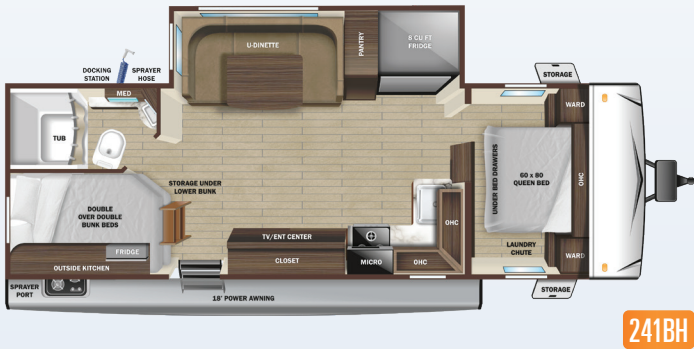

OWN THE OUTDOORS

Mesa Ridge
S-LITE
2022 TRAVEL TRAILERS

Highland
RIDGE RV

2022 Mesa Ridge S-Lite 241BH

FLOORPLANS

STANDARD INTERIOR EQUIPMENT

- » 60" x 80" queen bed with storage drawers below
- » 75 lb. ball bearing drawer guides
- » 81" interior height
- » Cable and satellite prep
- » Electrical outlets and USB ports in master bedroom
- » Flush floor slides with residential vinyl flooring
- » Hardwood cabinet doors
- » Kid and pet friendly – residential vinyl flooring throughout, vinyl furniture, no floor heat registers
- » Kitchen sink covers
- » Laundry chute in bedroom
- » LED interior lighting
- » Porcelain foot flush toilet
- » Range hood
- » Residential high-rise faucet with pull-down sprayer
- » Roller blackout night shades
- » Single basin stainless steel under-mount kitchen sink
- » Tri-fold sofa

OPTIONS

- » 50 amp service with 2nd A/C (282RL)
- » Electric stabilizer jacks
- » Free standing table with 2 chairs and bench (N/A 212FB, 232MD)
- » Free standing table with 4 chairs (N/A 212FB, 232MD)
- » Off-grid solar package - 12V TV, 190 watt panel, 30 amp controller
- » Theater seats ipo tri-fold sofa (N/A 241BH)
- » Wi-Fi router