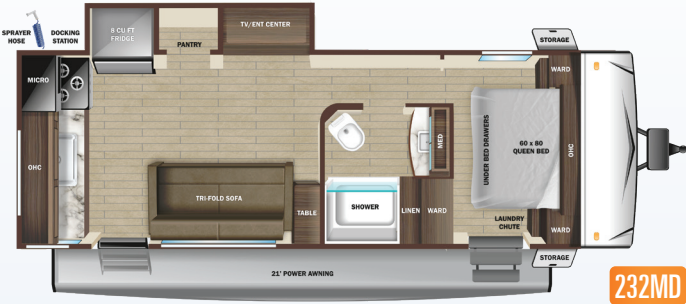

OWN THE OUTDOORS

Mesa Ridge
S-LITE
2022 TRAVEL TRAILERS

Highland
RIDGE RV

2022 Mesa Ridge S-Lite 241BH

FLOORPLANS

STANDARD INTERIOR EQUIPMENT

- » 60" x 80" queen bed with storage drawers below
- » 75 lb. ball bearing drawer guides
- » 81" interior height
- » Cable and satellite prep
- » Electrical outlets and USB ports in master bedroom
- » Flush floor slides with residential vinyl flooring
- » Hardwood cabinet doors
- » Kid and pet friendly – residential vinyl flooring throughout, vinyl furniture, no floor heat registers
- » Kitchen sink covers
- » Laundry chute in bedroom
- » LED interior lighting
- » Porcelain foot flush toilet
- » Range hood
- » Residential high-rise faucet with pull-down sprayer
- » Roller blackout night shades
- » Single basin stainless steel under-mount kitchen sink
- » Tri-fold sofa

STANDARD EXTERIOR EQUIPMENT

- » 5/8" main floor decking
- » Door side spray port
- » Exterior grill hookup quick connect port
- » Flexible LP lines
- » Fully-walkable roof
- » In-frame battery rack
- » Magnetic baggage door catches
- » Marine grade exterior speakers (2)
- » Oversized pass-through storage with motion lighting
- » PVC roofing membrane (limited lifetime warranty)
- » Rain guttering with molded drip spouts
- » Safety bumper with drain hose carrier and end caps
- » Self-adjusting electric brakes
- » Side camera prep marker lights
- » Solid swing-down entry steps
- » Thermal Seal - enclosed, insulated, and heated underbelly and fully insulated roof with a PVC roofing membrane
- » Tinted safety-glass windows throughout
- » TuffShell™ - vacuum bonded laminated construction, reinforced with heavy-duty fiberglass and welded aluminum frames