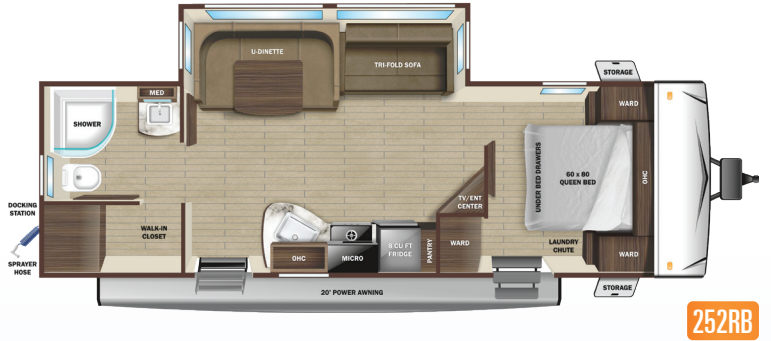

OWN THE OUTDOORS

Mesa Ridge
S-LITE
2022 TRAVEL TRAILERS

Highland
RIDGE RV

2022 Mesa Ridge S-Lite 241BH

FLOORPLANS

STANDARD INTERIOR EQUIPMENT

- » 60" x 80" queen bed with storage drawers below
- » 75 lb. ball bearing drawer guides
- » 81" interior height
- » Cable and satellite prep
- » Electrical outlets and USB ports in master bedroom
- » Flush floor slides with residential vinyl flooring
- » Hardwood cabinet doors
- » Kid and pet friendly – residential vinyl flooring throughout, vinyl furniture, no floor heat registers
- » Kitchen sink covers
- » Laundry chute in bedroom
- » LED interior lighting
- » Porcelain foot flush toilet
- » Range hood
- » Residential high-rise faucet with pull-down sprayer
- » Roller blackout night shades
- » Single basin stainless steel under-mount kitchen sink
- » Tri-fold sofa

STANDARD EXTERIOR EQUIPMENT

- » 5/8" main floor decking
- » Door side spray port
- » Exterior grill hookup quick connect port
- » Flexible LP lines
- » Fully-walkable roof
- » In-frame battery rack
- » Magnetic baggage door catches
- » Marine grade exterior speakers (2)
- » Oversized pass-through storage with motion lighting
- » PVC roofing membrane (limited lifetime warranty)
- » Rain guttering with molded drip spouts
- » Safety bumper with drain hose carrier and end caps
- » Self-adjusting electric brakes
- » Side camera prep marker lights
- » Solid swing-down entry steps
- » Thermal Seal - enclosed, insulated, and heated underbelly and fully insulated roof with a PVC roofing membrane
- » Tinted safety-glass windows throughout
- » TuffShell™ - vacuum bonded laminated construction, reinforced with heavy-duty fiberglass and welded aluminum frames