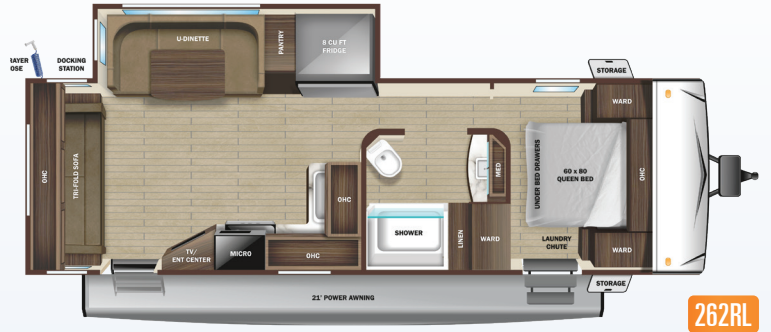

OWN THE OUTDOORS

Mesa Ridge
S-LITE
2022 TRAVEL TRAILERS

Highland
RIDGE RV

2022 Mesa Ridge S-Lite 241BH

FLOORPLANS

STANDARD INTERIOR EQUIPMENT

- » 60" x 80" queen bed with storage drawers below
- » 75 lb. ball bearing drawer guides
- » 81" interior height
- » Cable and satellite prep
- » Electrical outlets and USB ports in master bedroom
- » Flush floor slides with residential vinyl flooring
- » Hardwood cabinet doors
- » Kid and pet friendly – residential vinyl flooring throughout, vinyl furniture, no floor heat registers
- » Kitchen sink covers
- » Laundry chute in bedroom
- » LED interior lighting
- » Porcelain foot flush toilet
- » Range hood
- » Residential high-rise faucet with pull-down sprayer
- » Roller blackout night shades
- » Single basin stainless steel under-mount kitchen sink
- » Tri-fold sofa

STANDARD EXTERIOR EQUIPMENT

- » 5/8" main floor decking
- » Door side spray port
- » Exterior grill hookup quick connect port
- » Flexible LP lines
- » Fully-walkable roof
- » In-frame battery rack
- » Magnetic baggage door catches
- » Marine grade exterior speakers (2)
- » Oversized pass-through storage with motion lighting
- » PVC roofing membrane (limited lifetime warranty)
- » Rain guttering with molded drip spouts
- » Safety bumper with drain hose carrier and end caps
- » Self-adjusting electric brakes
- » Side camera prep marker lights
- » Solid swing-down entry steps
- » Thermal Seal - enclosed, insulated, and heated underbelly and fully insulated roof with a PVC roofing membrane
- » Tinted safety-glass windows throughout
- » TuffShell™ - vacuum bonded laminated construction, reinforced with heavy-duty fiberglass and welded aluminum frames